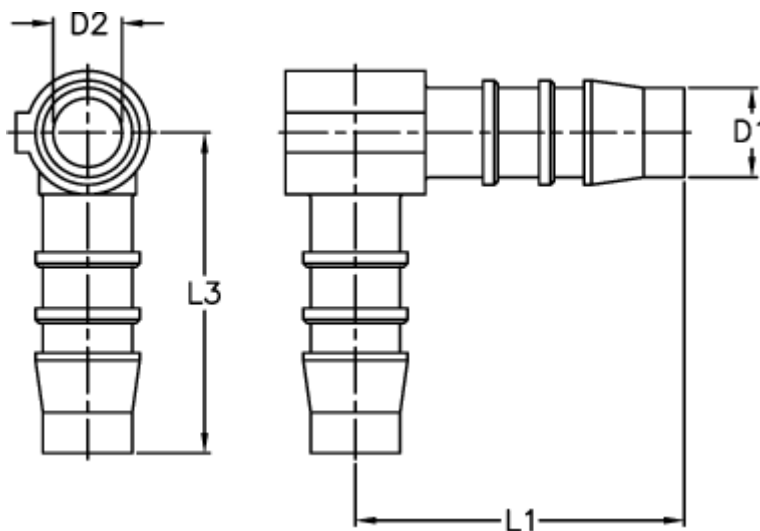

Article number: 027628900005

Description: Norma hose coupling WS 5

## Measures

D1 = 5

D2 = 3.0

L1 = 21.0

L3 = 22.0